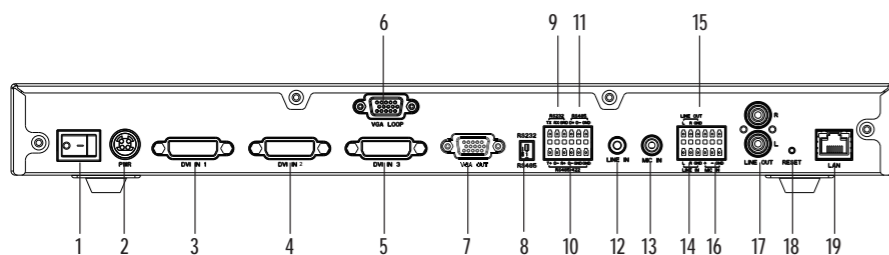

Interface

1 Power Switch	8 RS232/485 Switch	15 Line Out 1
2 Power Input	9 RS232	16 Mic In 2 (balanced)
3 DVI In 1	10 RS485/422	17 Line Out 2
4 DVI In 2	11 RS485	18 Reset
5 DVI In 3	12 Line In 1	19 LAN
6 VGA LOOP	13 Mic In 1 (unbalanced)	
7 Decoding Output	14 Line In 2	

Specifications

Video In (DVI In 1, DVI In 2)	Input format: HDMI, DVI, RGBHV, YPbPr, CVBS HDMI and YPbPr: 720p@50@60, 1080i@50@60, 1080p@25@30@50@60 CVBS: 480i, 576i (NTSC and PAL) RGBHV resolution: 640*480 to 1920*1080 DVI: 640*480 to 1920*1200 Analog signal up to 1920*1080
Video In (DVI In 3)	Input format: HDMI, DVI, RGBHV, YPbPr HDMI and YPbPr: 720p@50@60, 1080i@50@60, 1080p@25@30@50@60 RGBHV resolution: 640*480 to 1920*1080 DVI: 640*480 to 1920*1200 Analog signal up to 1920*1080
Encoding	Encoding: H.264 HP High frame rate up to 30fps Bitrate from 128Kbps to 20Mbps
Audio	Supports balanced and unbalanced audio in Provides mixing of mic in and line in
File Format	MP4 Resolution: D1, 720p, 1080p Picture-in-picture and Picture-by-picture
Storage	Capacity of 1TB Around 1000 hours recording Supports FTP
Local Decoding	Output resolution: 1024*768, 1280*1024, 1280*720, 1400*1050
Management and Operation	Control Panel (optional) iPad Web page Manager Lite Central Control System Reach Media Center Supports PTZ camera control
Dimensions	Length: 430mm (16.93") Width: 332mm (13.07") Height: 44.5mm (1.75") 19-inch rack-mountable, 1U height
Environmental	Operating temperature: 0°C~50°C (32°F~122°F) Operating humidity: 5% to 95%
Power	12V/9.2A, 70W